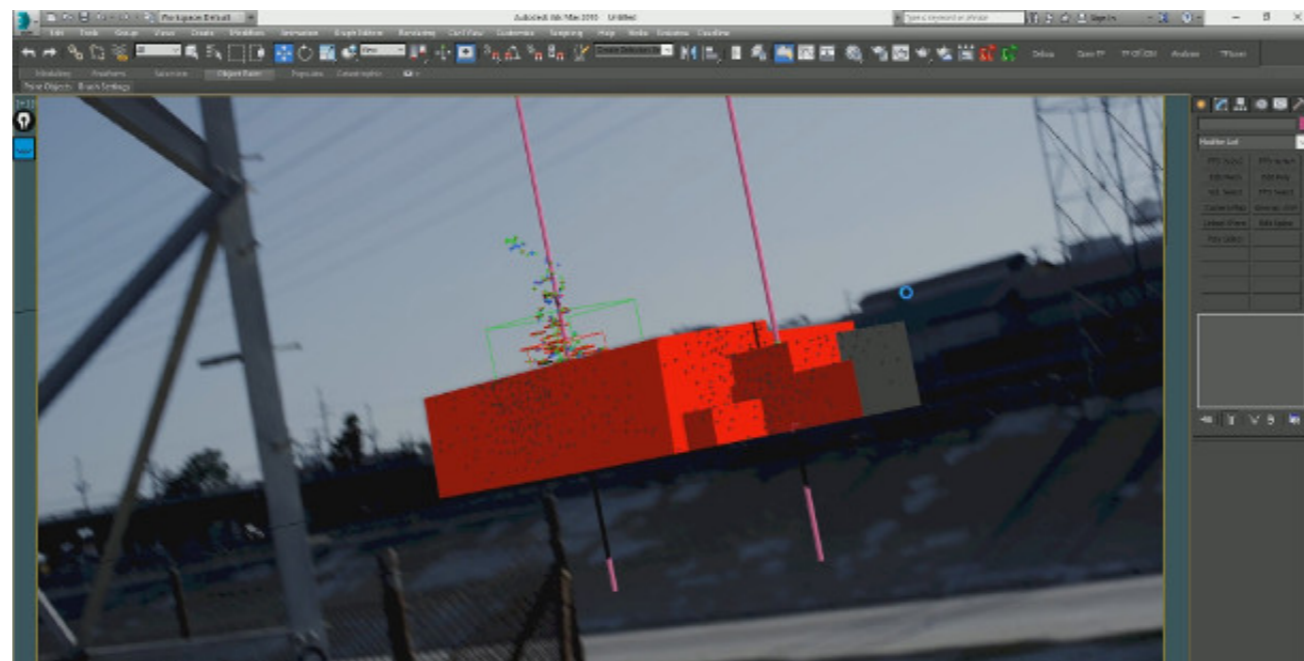

Download from
Dreamstime.com
This watermarked comp image is for previewing purposes only.

ID 2468711
© Milan Surkala | Dreamstime.com

[Solucionario De Analisis Vectorial Murray R Spiegel Serie Schaum](#)

[Solucionario De Analisis Vectorial Murray R Spiegel Serie Schaum](#)

Download from
Dreamstime.com
This watermarked comp image is for previewing purposes only.

ID 2468711
© Milan Surkala | Dreamstime.com